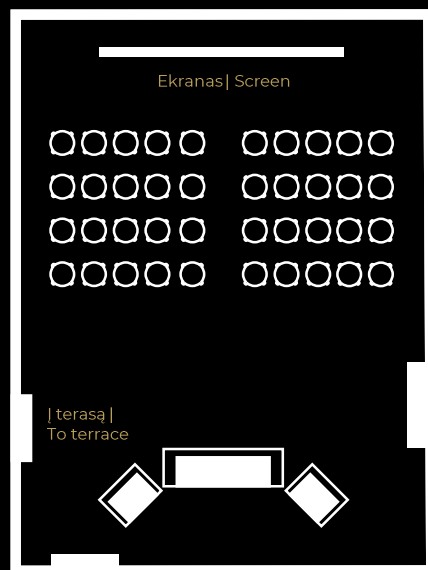

BIBLIOTEKA LIBRARY (95 m²)

TEATRAS |
THEATRE

40 asmenų | persons

Įėjimas | Entrance